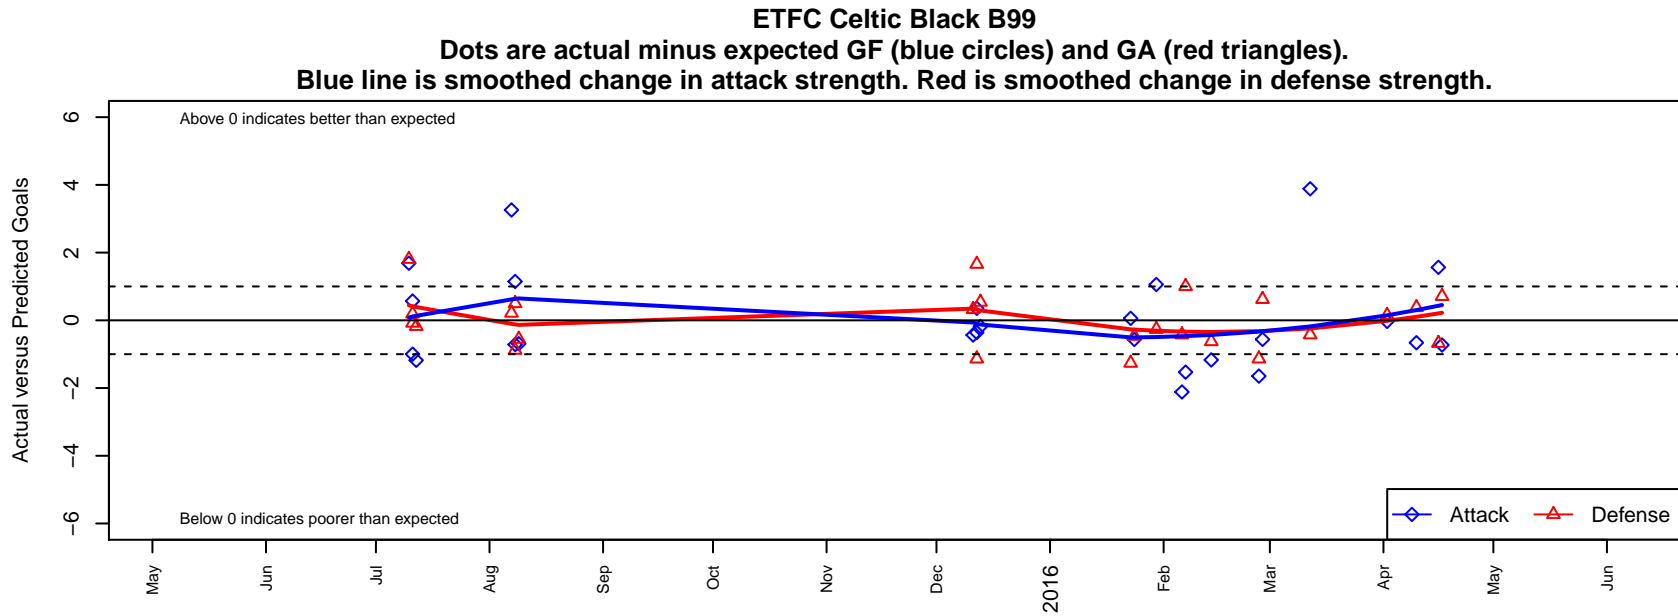

**attack and defense variance (black dot)
relative to other teams
and top 10 in region**

**attack and defense rating
relative to others at age
and all opponents in last 13 months**

ETFC Celtic Black B99

Eugene Timbers FC
Eugene, OR
B99 total strength=1393
attack=7.28 defense=8.37
fall league = PTT B99 Div 1 Green
notes= was EMFC; was Blue

alt names used:
ETFC 99 Celtic Black
ETFC B99 Celtic
ETFC B99 Celtic
ETFC 99 Celtic Black
ETFC 99 Celtic Black

Venues played:
2015 ETFC Adidas Cup U15-16
2015 Mt Hood Challenge U16
2015 Eastside Timbers Showcase U16
2015 PTT B99 Division 1 Green
2015 OYS State Cup B99